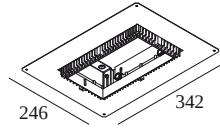

MINIGRID IN 2 MOUNTING KIT LARGE

202 71 95 02L

 [View on website](#)

General info

LOCATION	indoor
CUTOUT SHAPE/SIZE (MM)	round - 200 - 100 - 200
WEIGHT (KG)	1

Remarks

Installing MOUNTING KIT in concrete + plaster